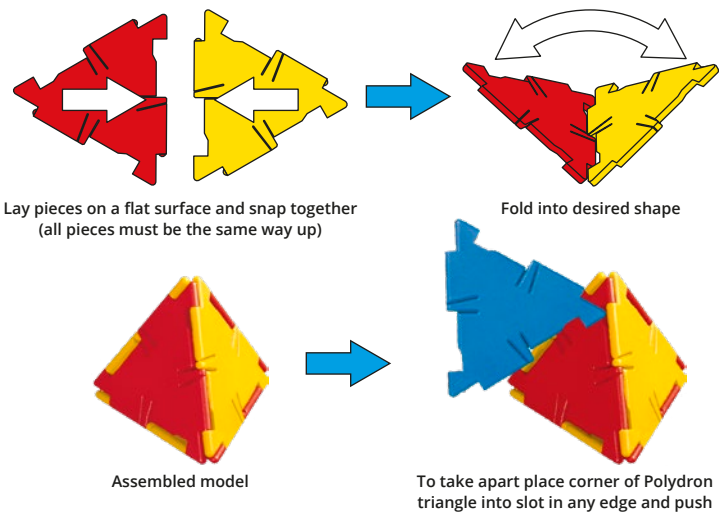

B: Cube

■ 6

20-5003R Mega Box – Build Models A-O

2 12 10 60 12 24 6
 Swivel Joint Right Angle Square Equilateral Square Equilateral Isosceles

20-5005R Mighty Box – Build Models A-V

3 24 20 80 24 48 12 4 4 4
 Swivel Joint Right Angle Square Equilateral Square Equilateral Isosceles Axle Mount Stub Axle Large Wheel

C: Pyramid

■ 1 ▲ 4

D: House

■ 5 ▲ 4

E: Cuboctahedron

■ 6 ▲ 8

F: Icosahedron

▲ 20

K: Church

■ 16 ▲ 4 □ 4 ▲ 4

L: Windmill

M: Cat

N: Star

O: Large Tetrahedron

P: Flowers

Q: Owl