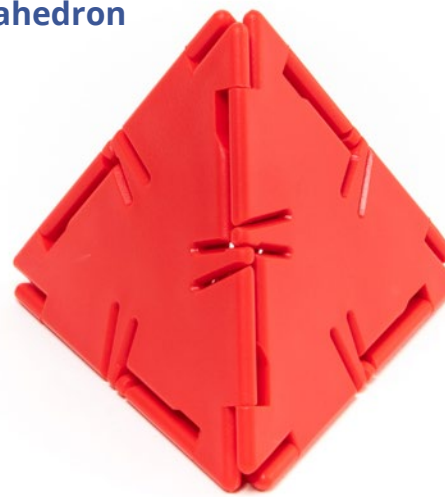

ORIGINAL POLYDRON®

Polydron Midi Box
Polydron Mega Box
Polydron Mighty Box

20-5002R Midi Box – Build Models A-K

12 5 20 13 24 6
 Right Angle Square Equilateral Square Equilateral Isosceles

A: Tetrahedron

▲ 4

B: Cube

■ 6

20-5003R Mega Box – Build Models A-O

2 12 10 60 12 24 6
 Swivel Joint Right Angle Square Equilateral Square Equilateral Isosceles

20-5005R Mighty Box – Build Models A-V

3 24 20 80 24 48 12 4 4 4
 Swivel Joint Right Angle Square Equilateral Square Equilateral Isosceles Axle Mount Stub Axle Large Wheel

C: Pyramid

■ 1 ▲ 4

D: House

■ 5 ▲ 4

E: Cuboctahedron

■ 6 ▲ 8

F: Icosahedron

▲ 20

K: Church

■ 16 ▲ 4 □ 4 ▲ 4

L: Windmill

M: Cat

N: Star

O: Large Tetrahedron

P: Flowers

Q: Owl